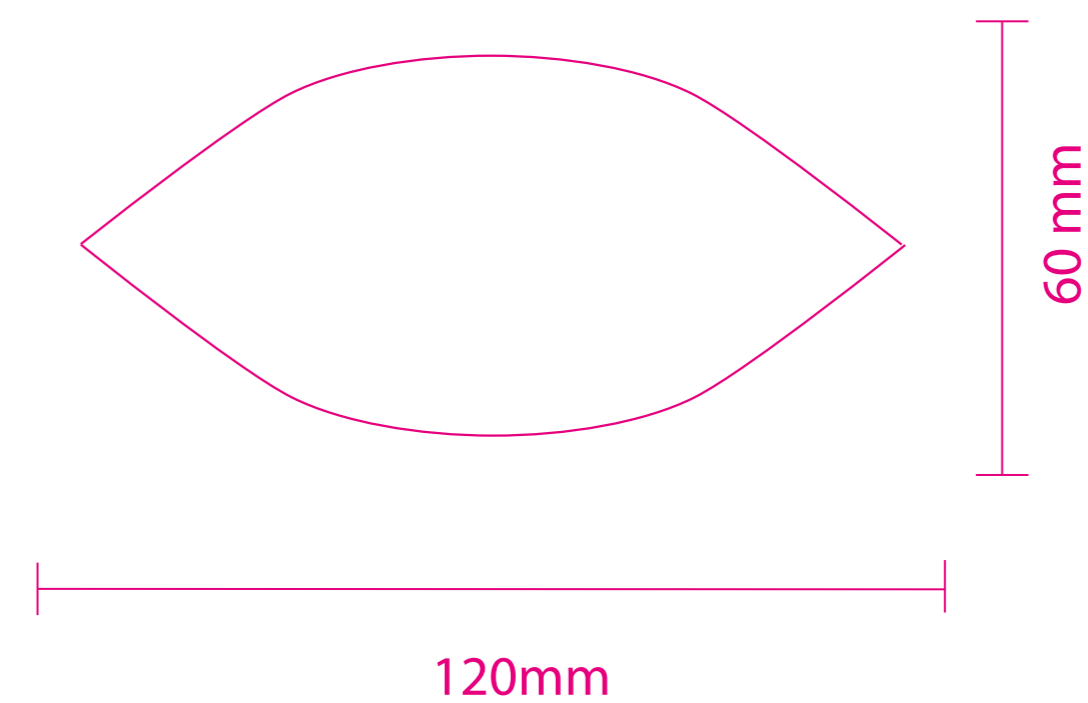

RECTO

VERSO

SOUFFLET

MERCHANT GOURMET
 Merchant Gourmet Limited.
 The Greenhouse, Unit 10-12 Queen Elizabeth Street, London SE1 2JE
 www.merchant-gourmet.com

File name: Dried Mixed Mushrooms 30g
Date: 23/09/22
Version: 3
Artworker: Aisha

Colours:

CMYK	Pantone 693 C	White	Spot Varnish

Substrate: Plastic
Finish: Matte
Additional info: N/A