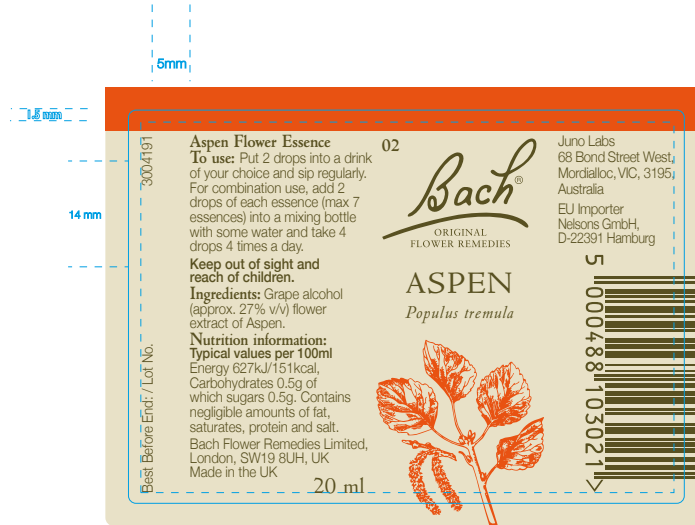

<p>Version Number:</p> <p>V2</p>	<p>Product Title: 3004190 Drk Green GB AU Bach Agrimony Label 20ml</p>	<p>COLOURS:</p>	<p>FONTS USED: NicolasJensonSGOT Std REGULAR NicolasJensonSGOT Std ITALIC Helvetica Neue LIGHT Helvetica Neue BOLD</p>
	<p>CC-2021/78 PMP2021-065</p>		
	<p>Job Dimensions: 73.5 mm x 52 mm FULL AREA</p>		<p>IMAGES USED: N/A</p>
	<p>Component code: 3004190</p>		
	<p>Pharmacode: N/A</p>		
	<p>Barcode: 5000488103014</p>		
	<p>Datamatrix: N/A</p>		
	<p>Cutter Ref: N/A</p>		
<p>Replaces artwork: 3003431</p>			

Version Number: V2	Product Title: 3004191 Orange GB AU Bach Aspen Label 20ml CC-2021/78 PMP2021-065	COLOURS: 	 FONTS USED: NicolasJensonSGOT Std REGULAR NicolasJensonSGOT Std ITALIC Helvetica Neue LIGHT Helvetica Neue BOLD
	Job Dimensions: 73.5 mm x 52 mm FULL AREA		
	Component code: 3004191		
	Pharmacode: N/A		
	Barcode: 5000488103021		
	Datamatrix: N/A		
	Cutter Ref: N/A		
Replaces artwork: 3003432	IMAGES USED: N/A		

Version Number: V2	Product Title: 3004193 Drk Green GB AU Bach Centaury Label 20ml CC-2021/78 PMP2021-065	COLOURS: 	 FONTS USED: NicolasJensonSGOT Std REGULAR NicolasJensonSGOT Std ITALIC Helvetica Neue LIGHT Helvetica Neue BOLD IMAGES USED: N/A
	Job Dimensions: 73.5 mm x 52 mm FULL AREA		
	Component code: 3004193		
	Pharmacode: N/A		
	Barcode: 5000488103045		
	Datamatrix: N/A		
	Cutter Ref: N/A		
Replaces artwork: 3003434			