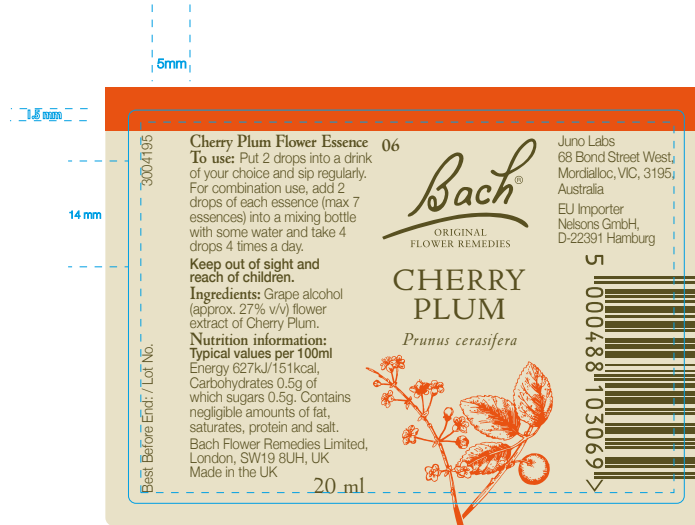

Version Number: V2	Product Title: 3004195 Orange GB AU Bach Cherry Plum Label 20ml	COLOURS: <table border="0"> <tr> <td></td> <td></td> <td></td> <td></td> </tr> <tr> <td>C</td> <td>M</td> <td>Y</td> <td>K</td> </tr> <tr> <td></td> <td></td> <td></td> <td></td> </tr> <tr> <td>PANTONE 448C</td> <td>PANTONE 9142C</td> <td>Cutter Guide</td> <td>PANTONE 1655C</td> </tr> <tr> <td></td> <td></td> <td></td> <td></td> </tr> <tr> <td>PANTONE ###CV</td> <td>PANTONE ###CV</td> <td>PANTONE ###CV</td> <td>PANTONE ###CV</td> </tr> </table>	Fonts USED: Nicolas.JensonSGOT Std REGULAR Nicolas.JensonSGOT Std ITALIC Helvetica Neue LIGHT Helvetica Neue BOLD
	CC-2021/78 PMP2021-065		IMAGES USED: N/A
	Job Dimensions: 73.5 mm x 52 mm FULL AREA		
	Component code: 3004195		
	Pharmacode: N/A		
	Barcode: 5000488103069		
	Datamatrix: N/A		
	Cutter Ref: N/A		
	Replaces artwork: 3003436