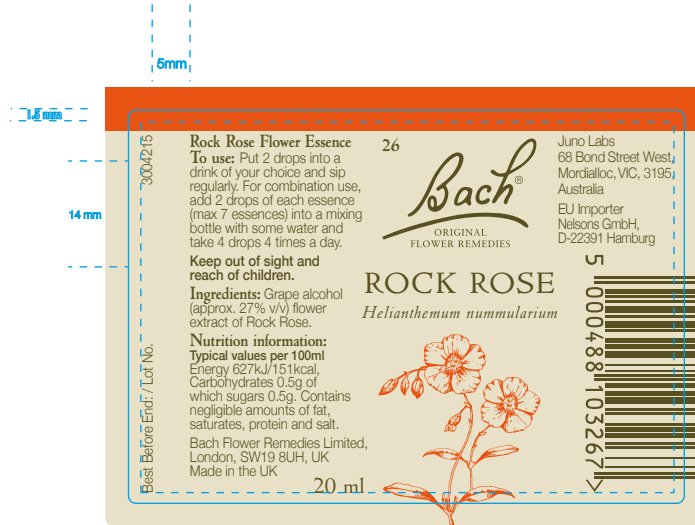

Version Number: V2	Product Title: 3004215 Orange GB AU Bach Rock Rose Label 20ml	COLOURS: 	 FONTS USED: NicolasJensonSGOT Std REGULAR NicolasJensonSGOT Std ITALIC Helvetica Neue LIGHT Helvetica Neue BOLD
	CC-2021/78 PMP2021-065		
	Job Dimensions: 73.5 mm x 52 mm FULL AREA		
	Component code: 3004215		
	Pharmacode: N/A		
	Barcode: 5000488103267		
	Datamatrix: N/A		
Cutter Ref: N/A	IMAGES USED: N/A		
Replaces artwork: 3003456