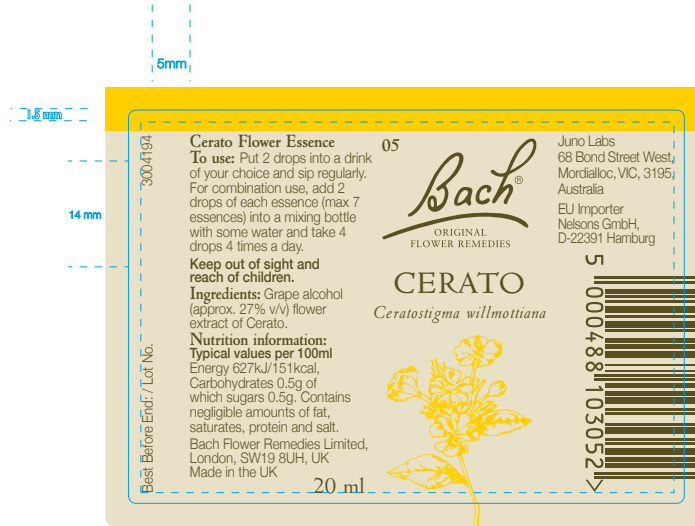

<p>Version Number:</p> <p>V2</p>	<p>Product Title: 3004190 Drk Green GB AU Bach Agrimony Label 20ml</p>	<p>COLOURS:</p>	<p>FONTS USED: NicolasJensonSGOT Std REGULAR NicolasJensonSGOT Std ITALIC Helvetica Neue LIGHT Helvetica Neue BOLD</p>
	<p>CC-2021/78 PMP2021-065</p>		
	<p>Job Dimensions: 73.5 mm x 52 mm FULL AREA</p>		<p>IMAGES USED: N/A</p>
	<p>Component code: 3004190</p>		
	<p>Pharmacode: N/A</p>		
	<p>Barcode: 5000488103014</p>		
	<p>Datamatrix: N/A</p>		
	<p>Cutter Ref: N/A</p>		
<p>Replaces artwork: 3003431</p>			

Version Number: V2	Product Title: 3004191 Orange GB AU Bach Aspen Label 20ml CC-2021/78 PMP2021-065	COLOURS: 	 FONTS USED: NicolasJensonSGOT Std REGULAR NicolasJensonSGOT Std ITALIC Helvetica Neue LIGHT Helvetica Neue BOLD
	Job Dimensions: 73.5 mm x 52 mm FULL AREA		
	Component code: 3004191		
	Pharmacode: N/A		
	Barcode: 5000488103021		
	Datamatrix: N/A		
	Cutter Ref: N/A		
Replaces artwork: 3003432	IMAGES USED: N/A		

Version Number: <h1>V2</h1>	Product Title: 3004192 Blue GB AU Bach Beech Label 20ml CC-2021/78 PMP2021-065	COLOURS: 	 FONTS USED: NicolasJensonSGOT Std REGULAR NicolasJensonSGOT Std ITALIC Helvetica Neue LIGHT Helvetica Neue BOLD
	Job Dimensions: 73.5 mm x 52 mm FULL AREA		
	Component code: 3004192		
	Pharmacode: N/A		
	Barcode: 5000488103038		
	Datamatrix: N/A		
	Cutter Ref: N/A		
Replaces artwork: 3003433	IMAGES USED: N/A		

Version Number: V2	Product Title: 3004193 Drk Green GB AU Bach Centaury Label 20ml CC-2021/78 PMP2021-065	COLOURS: 	 FONTS USED: NicolasJensonSGOT Std REGULAR NicolasJensonSGOT Std ITALIC Helvetica Neue LIGHT Helvetica Neue BOLD IMAGES USED: N/A
	Job Dimensions: 73.5 mm x 52 mm FULL AREA		
	Component code: 3004193		
	Pharmacode: N/A		
	Barcode: 5000488103045		
	Datamatrix: N/A		
	Cutter Ref: N/A		
Replaces artwork: 3003434			