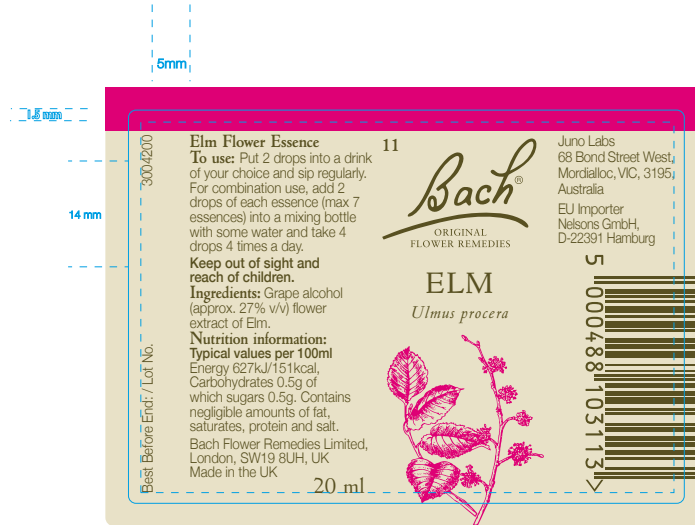

Version Number: V2	Product Title: 3004200 Pink GB AU Bach Elm Label 20ml CC-2021/78 PMP2021-065	COLOURS:	 FONTS USED: NicolasJensonSGOT Std REGULAR NicolasJensonSGOT Std ITALIC Helvetica Neue LIGHT Helvetica Neue BOLD	
	Job Dimensions: 73.5 mm x 52 mm FULL AREA			IMAGES USED: N/A
	Component code: 3004200			
	Pharmacode: N/A			
	Barcode: 5000488103113			
	Datamatrix: N/A			
Cutter Ref: N/A				
Replaces artwork: 3003441