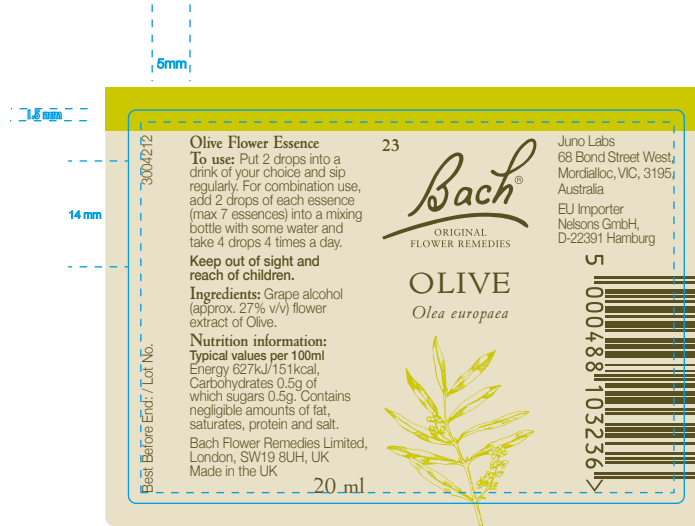

Version Number: V2	Product Title: 3004212 Lgt Green GB AU Bach Olive Label 20ml	COLOURS: 	 FONTS USED: NicolasJensonSGOT Std REGULAR NicolasJensonSGOT Std ITALIC Helvetica Neue LIGHT Helvetica Neue BOLD	
	CC-2021/78 PMP2021-065			IMAGES USED: N/A
	Job Dimensions: 73.5 mm x 52 mm FULL AREA			
	Component code: 3004212			
	Pharmacode: N/A			
	Barcode: 5000488103236			
	Datamatrix: N/A			
Cutter Ref: N/A				
Replaces artwork: 3003453