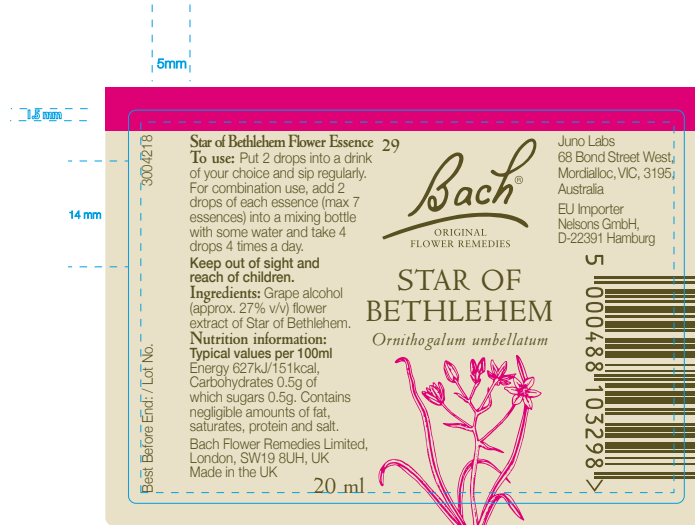

Version Number: V2	Product Title: 3004218 Pink GB AU Bach Star of Bethlehem Label 20ml CC-2021/78 PMP2021-065	COLOURS:	 FONTS USED: NicolasJensonSGOT Std REGULAR NicolasJensonSGOT Std ITALIC Helvetica Neue LIGHT Helvetica Neue BOLD	
	Job Dimensions: 73.5 mm x 52 mm FULL AREA			 IMAGES USED: N/A
	Component code: 3004218			
	Pharmacode: N/A			
	Barcode: 5000488103298			
	Datamatrix: N/A			
	Cutter Ref: N/A			
Replaces artwork: 3003459