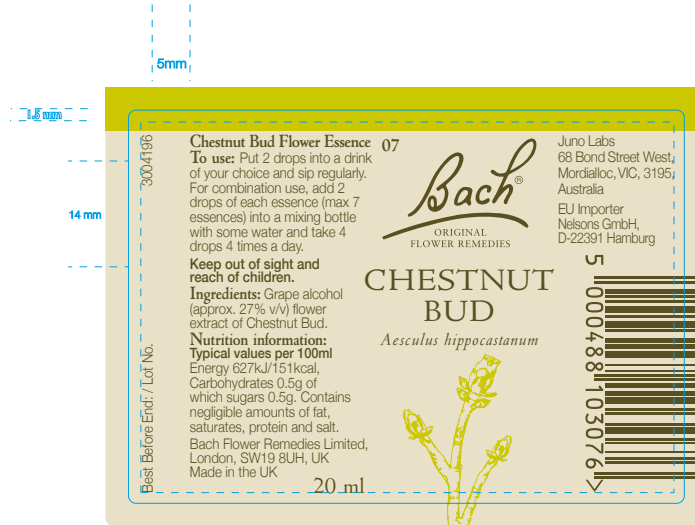

Version Number: V2	Product Title: 3004196 Lgt Grn GB AU Bach Chestnut Bud Lbl 20ml CC-2021/78 PMP2021-065	COLOURS: 	 FONTS USED: NicolasJensonSGOT Std REGULAR NicolasJensonSGOT Std ITALIC Helvetica Neue LIGHT Helvetica Neue BOLD
	Job Dimensions: 73.5 mm x 52 mm FULL AREA		
	Component code: 3004196		
	Pharmacode: N/A		
	Barcode: 5000488103076		
	Datamatrix: N/A		
	Cutter Ref: N/A		
Replaces artwork: 3003437	IMAGES USED: N/A