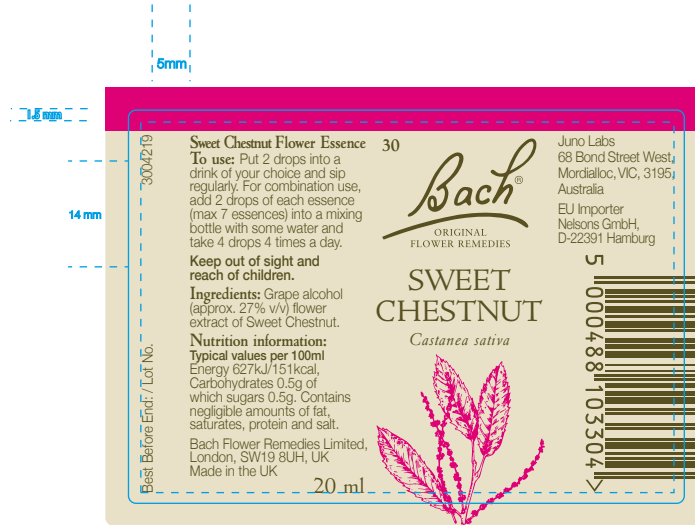

Version Number: V2	Product Title: 3004219 Pink GB AU Bach Sweet Chestnut Lbl 20ml	COLOURS: 	 FONTS USED: NicolasJensonSGOT Std REGULAR NicolasJensonSGOT Std ITALIC Helvetica Neue LIGHT Helvetica Neue BOLD
	CC-2021/78 PMP2021-065		
	Job Dimensions: 73.5 mm x 52 mm FULL AREA		
	Component code: 3004219		
	Pharmacode: N/A		
	Barcode: 5000488103304		
	Datamatrix: N/A		
Cutter Ref: N/A	IMAGES USED: N/A		
Replaces artwork: 3003460