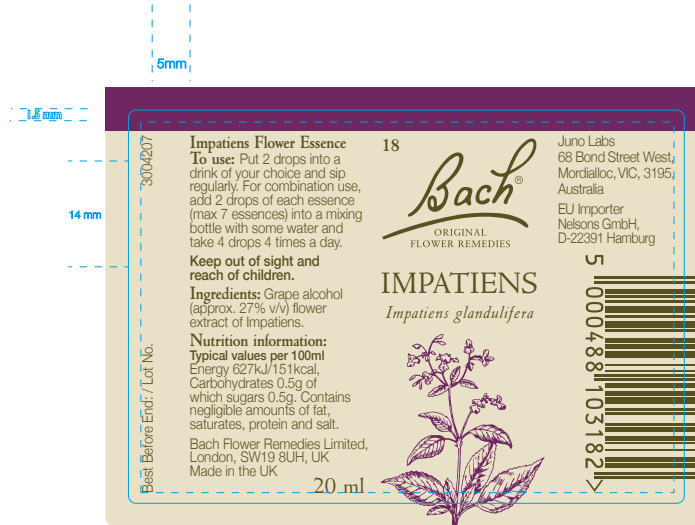

Version Number: V2	Product Title: 3004207 Purple GB AU Bach Impatiens Label 20ml	COLOURS:	 FONTS USED: NicolasJensonSGOT Std REGULAR NicolasJensonSGOT Std ITALIC Helvetica Neue LIGHT Helvetica Neue BOLD
	CC-2021/78 PMP2021-065		
	Job Dimensions: 73.5 mm x 52 mm FULL AREA		
	Component code: 3004207		
	Pharmacode: N/A		
	Barcode: 5000488103182		
	Datamatrix: N/A		
Cutter Ref: N/A	IMAGES USED: N/A		
Replaces artwork: 3003448