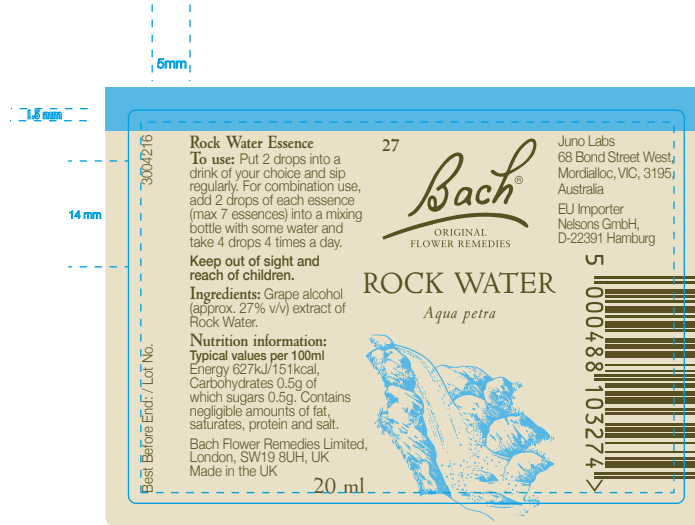

Version Number: V2	Product Title: 3004216 Blue GB AU Bach Rock Water Label 20ml	COLOURS: 	 FONTS USED: NicolasJensonSGOT Std REGULAR NicolasJensonSGOT Std ITALIC Helvetica Neue LIGHT Helvetica Neue BOLD
	CC-2021/78 PMP2021-065		
	Job Dimensions: 73.5 mm x 52 mm FULL AREA		
	Component code: 3004216		
	Pharmacode: N/A		
	Barcode: 5000488103274		
	Datamatrix: N/A		
Cutter Ref: N/A	IMAGES USED: N/A		
Replaces artwork: 3003457