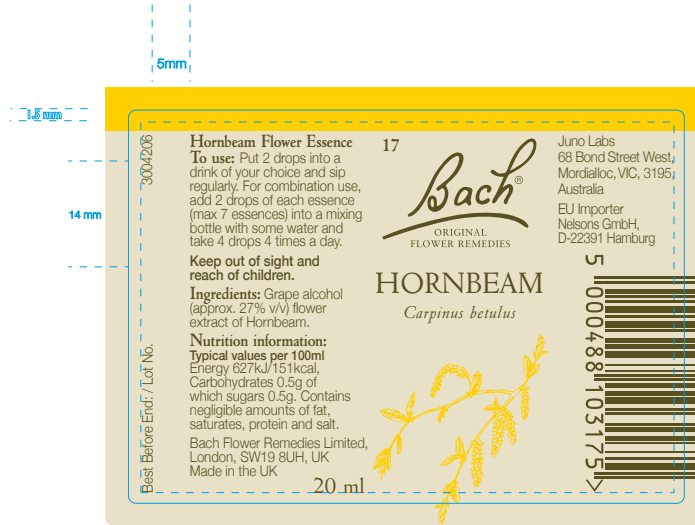

Version Number: V3	Product Title: 3004206 Yellow GB AU Bach Hornbeam Label 20ml	COLOURS:	Fonts USED: NicolasJensonSGOT Std REGULAR NicolasJensonSGOT Std ITALIC Helvetica Neue LIGHT Helvetica Neue BOLD
	CC-2021/78 PMP2021-065		
	Job Dimensions: 73.5 mm x 52 mm FULL AREA		
	Component code: 3004206		
	Pharmacode: N/A		
	Barcode: 5000488103175		
	Datamatrix: N/A		
Cutter Ref: N/A	IMAGES USED: N/A		
Replaces artwork: 3003447