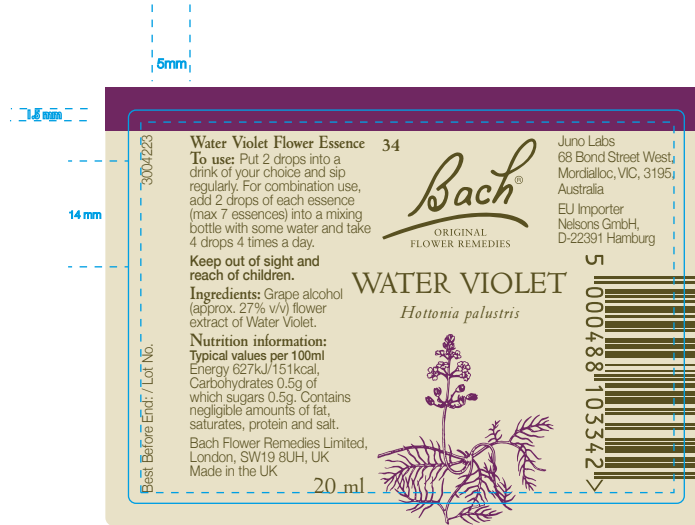

Version Number: V2	Product Title: 3004223 Purple GB AU Bach Water Violet Lbl 20ml	COLOURS: 	 FONTS USED: NicolasJensonSGOT Std REGULAR NicolasJensonSGOT Std ITALIC Helvetica Neue LIGHT Helvetica Neue BOLD
	CC-2021/78 PMP2021-065		
	Job Dimensions: 73.5 mm x 52 mm FULL AREA		
	Component code: 3004223		
	Pharmacode: N/A		
	Barcode: 5000488103342		
	Datamatrix: N/A		
Cutter Ref: N/A	IMAGES USED: N/A		
Replaces artwork: 3003464