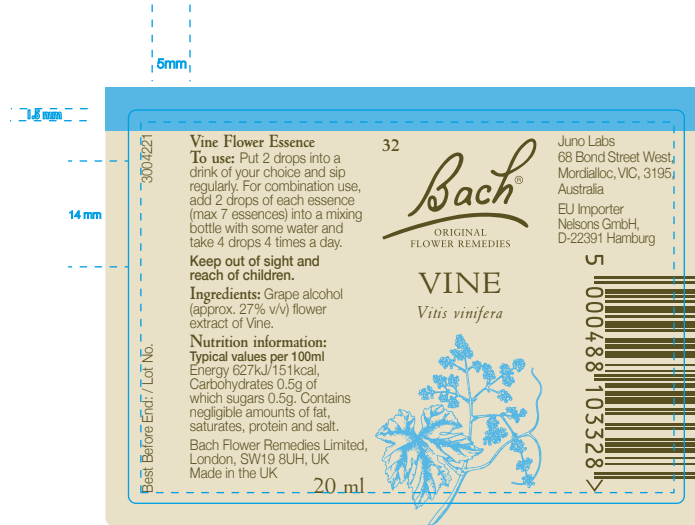

Version Number: V2	Product Title: 3004221 Blue GB AU Bach Vine Label 20ml	COLOURS: 	 FONTS USED: NicolasJensonSGOT Std REGULAR NicolasJensonSGOT Std ITALIC Helvetica Neue LIGHT Helvetica Neue BOLD
	CC-2021/78 PMP2021-065		
	Job Dimensions: 73.5 mm x 52 mm FULL AREA		
	Component code: 3004221		
	Pharmacode: N/A		
	Barcode: 5000488103328		
	Datamatrix: N/A		
Cutter Ref: N/A	IMAGES USED: N/A		
Replaces artwork: 3003462