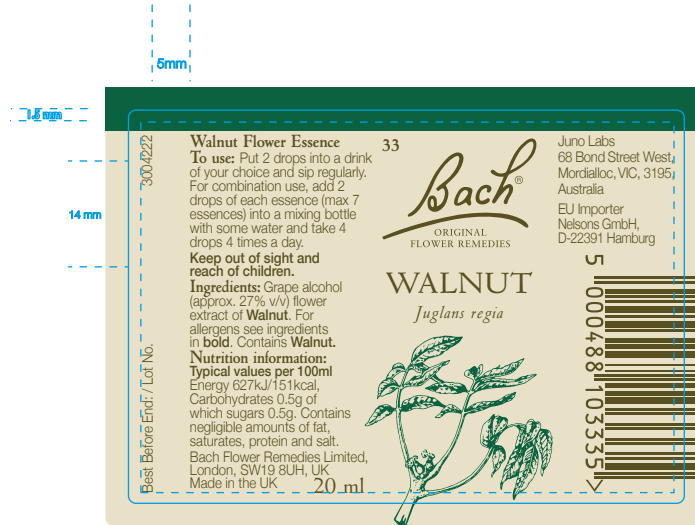

Version Number: V2	Product Title: 3004222 Drk Green GB AU Bach Walnut Label 20ml	COLOURS:	 FONTS USED: NicolasJensonSGOT Std REGULAR NicolasJensonSGOT Std ITALIC Helvetica Neue LIGHT Helvetica Neue BOLD IMAGES USED: N/A
	CC-2021/78 PMP2021-065		
	Job Dimensions: 73.5 mm x 52 mm FULL AREA		
	Component code: 3004222		
	Pharmacode: N/A		
	Barcode: 5000488103335		
	Datamatrix: N/A		
Cutter Ref: N/A	Replaces artwork: 3003463