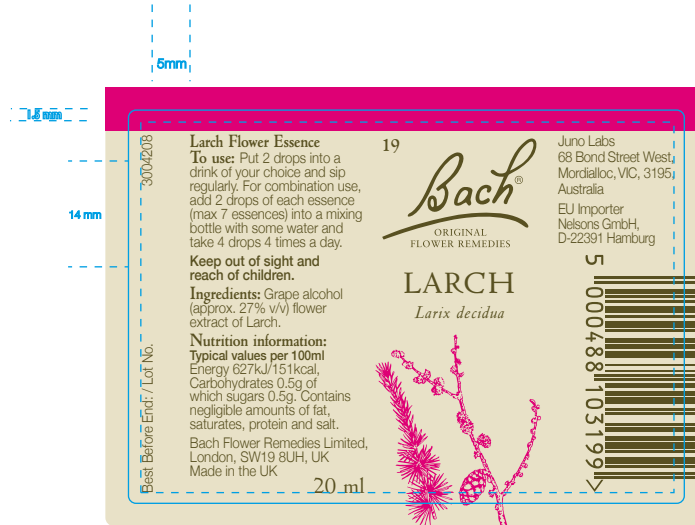

Version Number: V2	Product Title: 3004208 Pink GB AU Bach Larch Label 20ml	COLOURS:	 FONTS USED: NicolasJensonSGOT Std REGULAR NicolasJensonSGOT Std ITALIC Helvetica Neue LIGHT Helvetica Neue BOLD
	CC-2021/78 PMP2021-065		
	Job Dimensions: 73.5 mm x 52 mm FULL AREA	 IMAGES USED: N/A	
	Component code: 3004208		
	Pharmacode: N/A		
	Barcode: 5000488103199		
	Datamatrix: N/A		
Cutter Ref: N/A			
Replaces artwork: 3003449