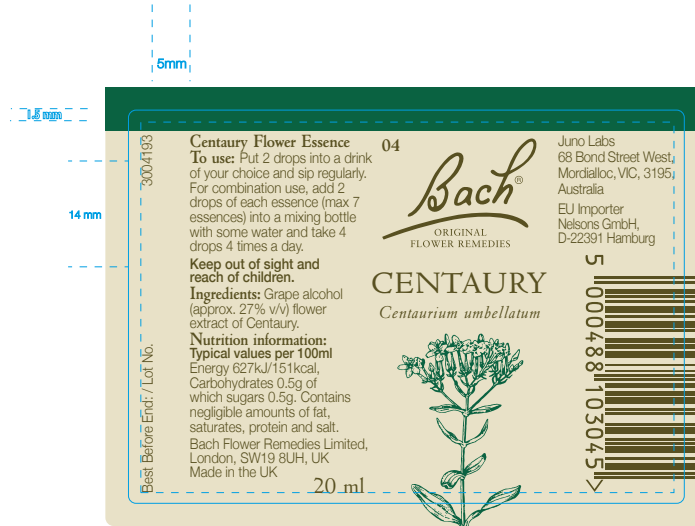

<p>Version Number:</p> <p>V2</p>	<p>Product Title: 3004190 Drk Green GB AU Bach Agrimony Label 20ml</p>	<p>COLOURS:</p>	<p>FONTS USED: NicolasJensonSGOT Std REGULAR NicolasJensonSGOT Std ITALIC Helvetica Neue LIGHT Helvetica Neue BOLD</p>
	<p>CC-2021/78 PMP2021-065</p>		
	<p>Job Dimensions: 73.5 mm x 52 mm FULL AREA</p>		<p>IMAGES USED: N/A</p>
	<p>Component code: 3004190</p>		
	<p>Pharmacode: N/A</p>		
	<p>Barcode: 5000488103014</p>		
	<p>Datamatrix: N/A</p>		
	<p>Cutter Ref: N/A</p>		
<p>Replaces artwork: 3003431</p>			

Version Number: V2	Product Title: 3004191 Orange GB AU Bach Aspen Label 20ml CC-2021/78 PMP2021-065	COLOURS: 	 FONTS USED: NicolasJensonSGOT Std REGULAR NicolasJensonSGOT Std ITALIC Helvetica Neue LIGHT Helvetica Neue BOLD
	Job Dimensions: 73.5 mm x 52 mm FULL AREA		
	Component code: 3004191		
	Pharmacode: N/A		
	Barcode: 5000488103021		
	Datamatrix: N/A		
	Cutter Ref: N/A		
Replaces artwork: 3003432	IMAGES USED: N/A		

Version Number: V2	Product Title: 3004193 Drk Green GB AU Bach Centaury Label 20ml CC-2021/78 PMP2021-065	COLOURS: 	 FONTS USED: NicolasJensonSGOT Std REGULAR NicolasJensonSGOT Std ITALIC Helvetica Neue LIGHT Helvetica Neue BOLD IMAGES USED: N/A
	Job Dimensions: 73.5 mm x 52 mm FULL AREA		
	Component code: 3004193		
	Pharmacode: N/A		
	Barcode: 5000488103045		
	Datamatrix: N/A		
	Cutter Ref: N/A		
Replaces artwork: 3003434			