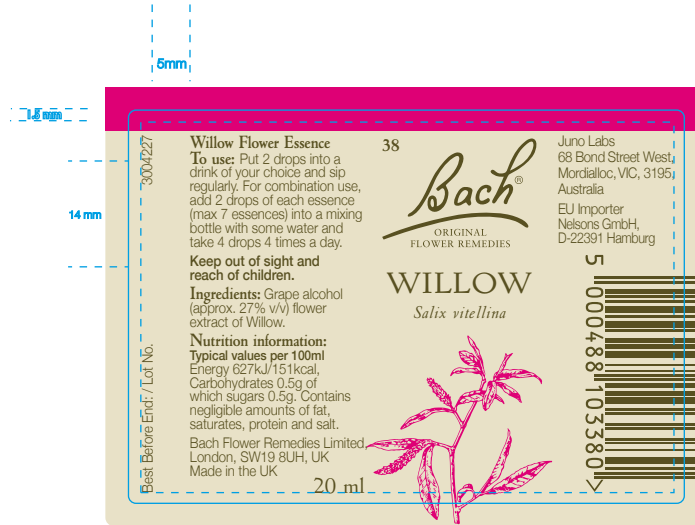

Version Number: V2	Product Title: 3004227 Pink GB AU Bach Willow Label 20ml CC-2021/78 PMP2021-065	COLOURS: PANTONE 449C PANTONE 9142C Cutter Guide PANTONE 219C PANTONE ###CV PANTONE ###CV PANTONE ###CV PANTONE ###CV	Fonts USED: NicolasJensonSGOT Std REGULAR NicolasJensonSGOT Std ITALIC Helvetica Neue LIGHT Helvetica Neue BOLD
	Job Dimensions: 73.5 mm x 52 mm FULL AREA		IMAGES USED: N/A
	Component code: 3004227		
	Pharmacode: N/A		
	Barcode: 5000488103380		
	Datamatrix: N/A		
	Cutter Ref: N/A		
Replaces artwork: 3003468