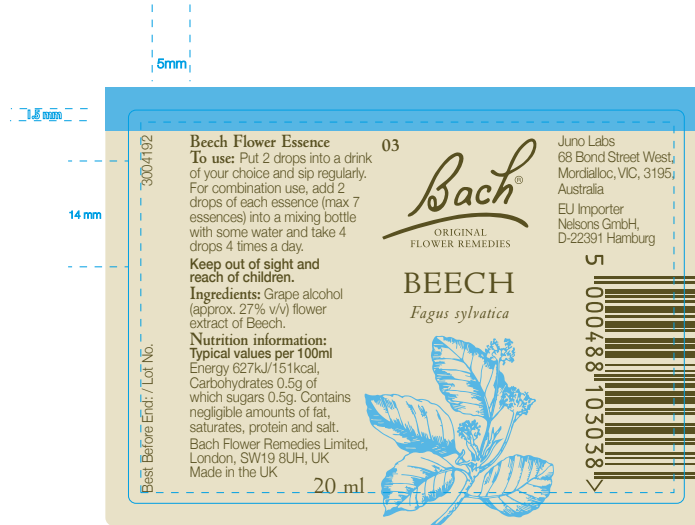

<p>Version Number:</p> <p>V2</p>	<p>Product Title: 3004190 Drk Green GB AU Bach Agrimony Label 20ml</p>	<p>COLOURS:</p>	<p>FONTS USED: NicolasJensonSGOT Std REGULAR NicolasJensonSGOT Std ITALIC Helvetica Neue LIGHT Helvetica Neue BOLD</p>
	<p>CC-2021/78 PMP2021-065</p>		
	<p>Job Dimensions: 73.5 mm x 52 mm FULL AREA</p>		<p>IMAGES USED: N/A</p>
	<p>Component code: 3004190</p>		
	<p>Pharmacode: N/A</p>		
	<p>Barcode: 5000488103014</p>		
	<p>Datamatrix: N/A</p>		
	<p>Cutter Ref: N/A</p>		
<p>Replaces artwork: 3003431</p>			

Version Number: V2	Product Title: 3004191 Orange GB AU Bach Aspen Label 20ml CC-2021/78 PMP2021-065	COLOURS: 	 FONTS USED: NicolasJensonSGOT Std REGULAR NicolasJensonSGOT Std ITALIC Helvetica Neue LIGHT Helvetica Neue BOLD
	Job Dimensions: 73.5 mm x 52 mm FULL AREA		
	Component code: 3004191		
	Pharmacode: N/A		
	Barcode: 5000488103021		
	Datamatrix: N/A		
	Cutter Ref: N/A		
Replaces artwork: 3003432	IMAGES USED: N/A		

Version Number: V2	Product Title: 3004193 Drk Green GB AU Bach Centaury Label 20ml CC-2021/78 PMP2021-065	COLOURS: 	 FONTS USED: NicolasJensonSGOT Std REGULAR NicolasJensonSGOT Std ITALIC Helvetica Neue LIGHT Helvetica Neue BOLD IMAGES USED: N/A
	Job Dimensions: 73.5 mm x 52 mm FULL AREA		
	Component code: 3004193		
	Pharmacode: N/A		
	Barcode: 5000488103045		
	Datamatrix: N/A		
	Cutter Ref: N/A		
Replaces artwork: 3003434			