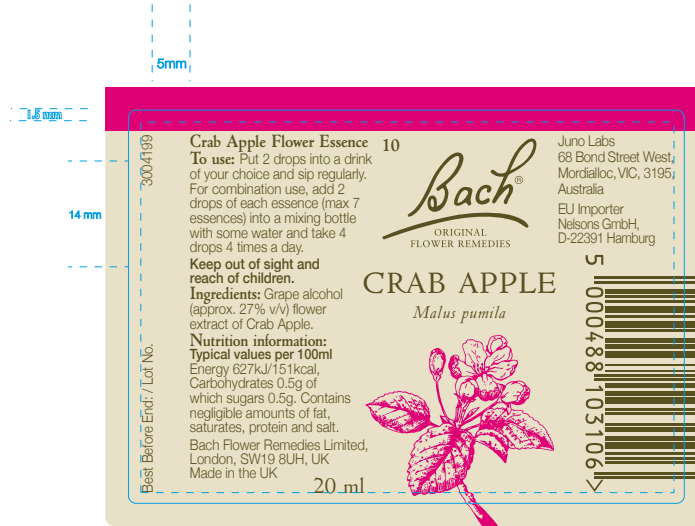

Version Number: V2	Product Title: 3004199 Pink GB AU Bach Crab Apple Label 20ml	COLOURS: 	 FONTS USED: NicolasJensonSGOT Std REGULAR NicolasJensonSGOT Std ITALIC Helvetica Neue LIGHT Helvetica Neue BOLD
	CC-2021/78 PMP2021-065		
	Job Dimensions: 73.5 mm x 52 mm FULL AREA		
	Component code: 3004199		
	Pharmacode: N/A		
	Barcode: 5000488103106		
	Datamatrix: N/A		
Cutter Ref: N/A	IMAGES USED: N/A		
Replaces artwork: 3003440