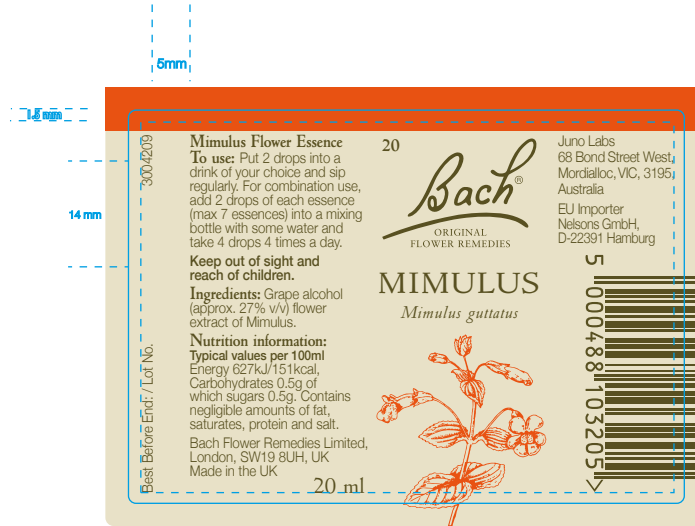

Version Number: V2	Product Title: 3004209 Orange GB AU Bach Mimulus Label 20ml	COLOURS: 	 FONTS USED: NicolasJensonSGOT Std REGULAR NicolasJensonSGOT Std ITALIC Helvetica Neue LIGHT Helvetica Neue BOLD
	CC-2021/78 PMP2021-065		
	Job Dimensions: 73.5 mm x 52 mm FULL AREA		
	Component code: 3004209		
	Pharmacode: N/A		
	Barcode: 5000488103205		
	Datamatrix: N/A		
Cutter Ref: N/A	IMAGES USED: N/A		
Replaces artwork: 3003450