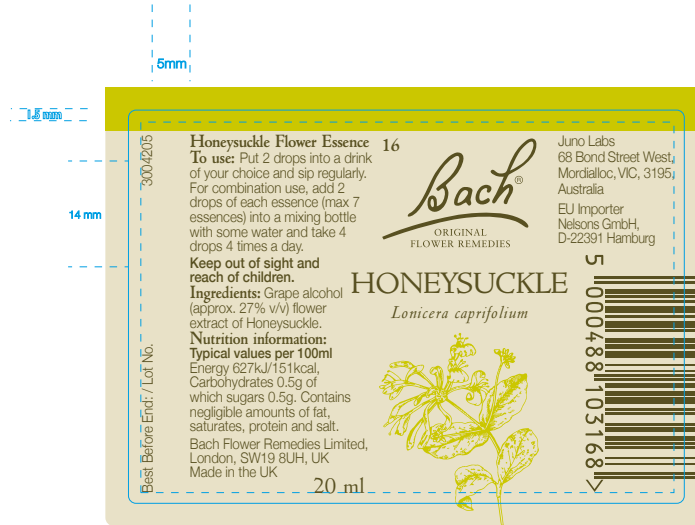

Version Number: V2	Product Title: 3004205 Lgt Grn GB AU Bach Honeysuckle Lbl 20ml CC-2021/78 PMP2021-065	COLOURS: 	 FONTS USED: NicolasJensonSGOT Std REGULAR NicolasJensonSGOT Std ITALIC Helvetica Neue LIGHT Helvetica Neue BOLD
	Job Dimensions: 73.5 mm x 52 mm FULL AREA		
	Component code: 3004205		
	Pharmacode: N/A		
	Barcode: 5000488103168		
	Datamatrix: N/A		
	Cutter Ref: N/A		
Replaces artwork: 3003446	IMAGES USED: N/A