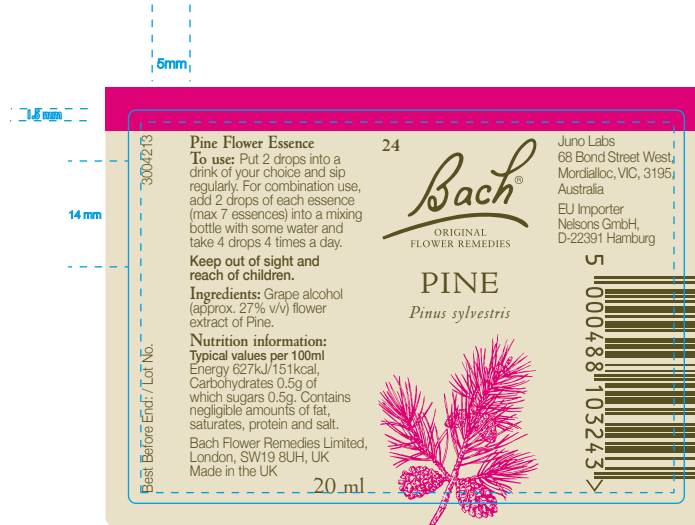

Version Number: V2	Product Title: 3004213 Pink GB AU Bach Pine Label 20ml	COLOURS: C M Y K PANTONE 448C PANTONE 9142C Cutter Guide PANTONE 219C PANTONE ###CV PANTONE ###CV PANTONE ###CV PANTONE ###CV	Fonts USED: NicolasJensonSGOT Std REGULAR NicolasJensonSGOT Std ITALIC Helvetica Neue LIGHT Helvetica Neue BOLD
	Job Dimensions: 73.5 mm x 52 mm FULL AREA		
	Component code: 3004213		
	Pharmacode: N/A		
	Barcode: 5000488103243		
	Datamatrix: N/A		
	Cutter Ref: N/A		
Replaces artwork: 3003454			
		IMAGES USED: N/A