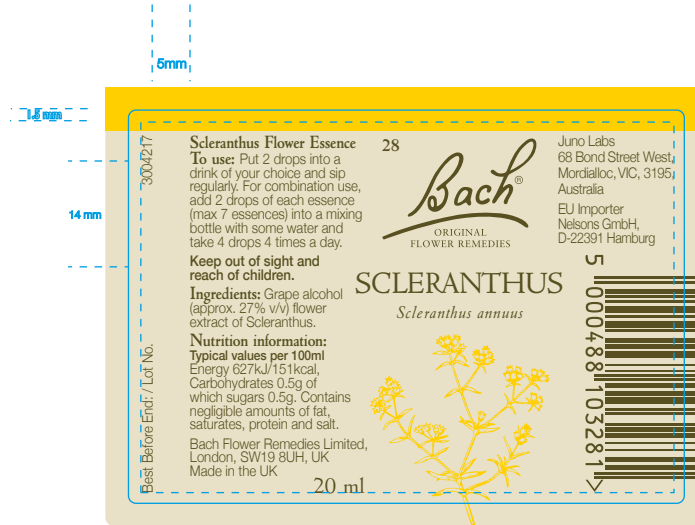

Version Number: V2	Product Title: 3004217 Yellow GB AU Bach Scleranthus Label 20ml	COLOURS: 	 FONTS USED: NicolasJensonSGOT Std REGULAR NicolasJensonSGOT Std ITALIC Helvetica Neue LIGHT Helvetica Neue BOLD
	Job Dimensions: 73.5 mm x 52 mm FULL AREA		
	Component code: 3004217		
	Pharmacode: N/A		
	Barcode: 5000488103281		
	Datamatrix: N/A		
	Cutter Ref: N/A		
Replaces artwork: 3003458	IMAGES USED: N/A