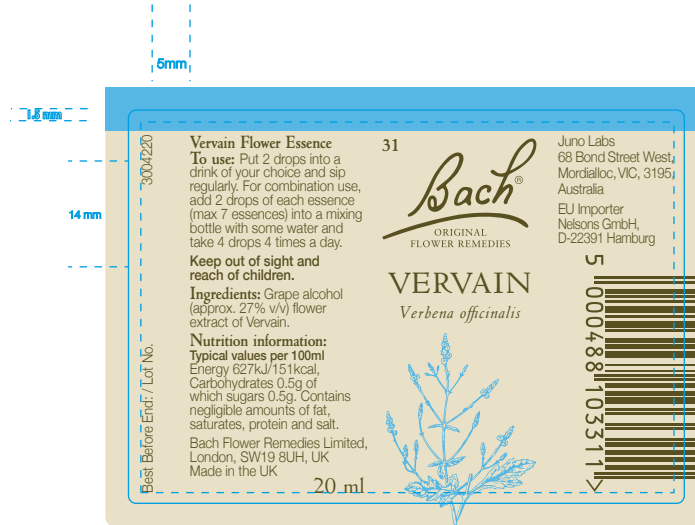

Version Number: V2	Product Title: 3004220 Blue GB AU Bach Vervain Label 20ml	COLOURS: 	 FONTS USED: NicolasJensonSGOT Std REGULAR NicolasJensonSGOT Std ITALIC Helvetica Neue LIGHT Helvetica Neue BOLD
	CC-2021/78 PMP2021-065		
	Job Dimensions: 73.5 mm x 52 mm FULL AREA		
	Component code: 3004220		
	Pharmacode: N/A		
	Barcode: 5000488103311		
	Datamatrix: N/A		
Cutter Ref: N/A	IMAGES USED: N/A		
Replaces artwork: 3003461