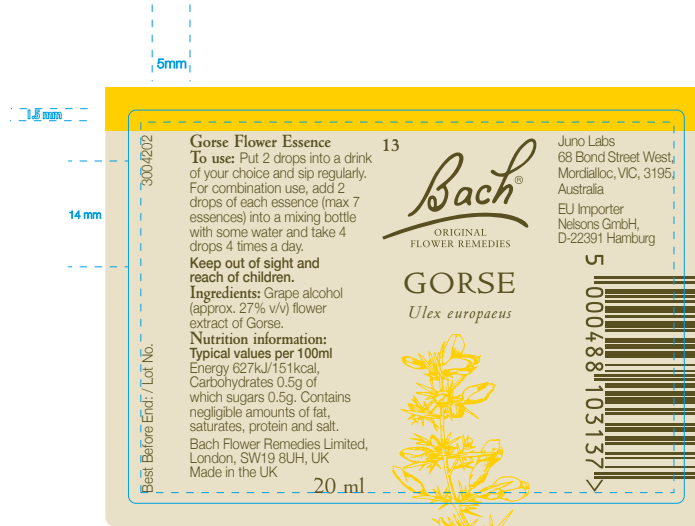

Version Number: V2	Product Title: 3004202 Yellow GB AU Bach Gorse Label 20ml CC-2021/78 PMP2021-065	COLOURS: 	 FONTS USED: NicolasJensonSGOT Std REGULAR NicolasJensonSGOT Std ITALIC Helvetica Neue LIGHT Helvetica Neue BOLD	
	Job Dimensions: 73.5 mm x 52 mm FULL AREA			 IMAGES USED: N/A
	Component code: 3004202			
	Pharmacode: N/A			
	Barcode: 5000488103137			
	Datamatrix: N/A			
	Cutter Ref: N/A			
Replaces artwork: 3003443