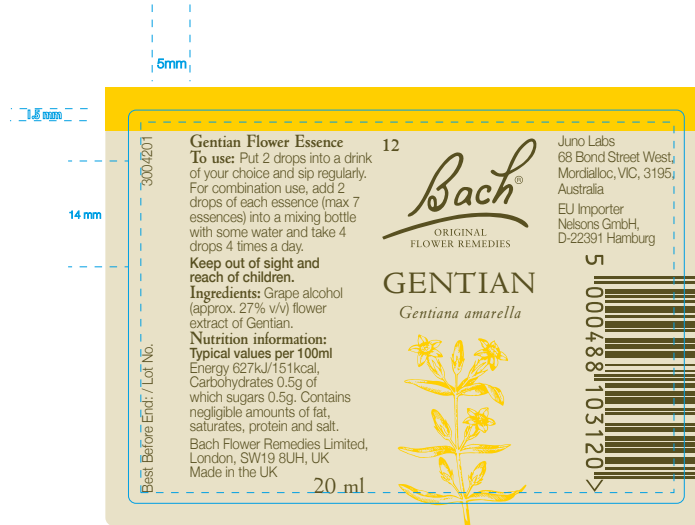

Version Number: V2	Product Title: 3004201 Yellow GB AU Bach Gentian Label 20ml	COLOURS: 	 FONTS USED: Nicolas.JensonSGOT Std REGULAR Nicolas.JensonSGOT Std ITALIC Helvetica Neue LIGHT Helvetica Neue BOLD
	CC: 2021/78 PMP2021-065		
	Job Dimensions: 73.5 mm x 52 mm FULL AREA		
	Component code: 3004201		
	Pharmacode: N/A		
	Barcode: 5000488103120		
	Datamatrix: N/A		
	Cutter Ref: N/A		
Replaces artwork: 3003442	IMAGES USED: N/A