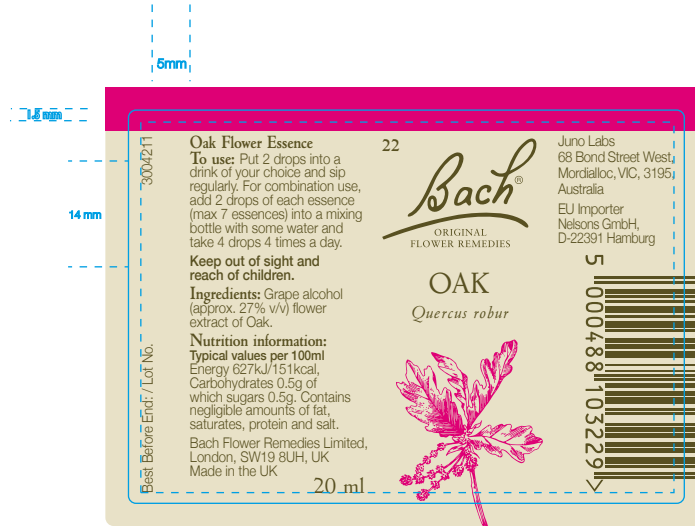

Version Number: V2	Product Title: 3004211 Pink GB AU Bach Oak Label 20ml	COLOURS: 	 FONTS USED: NicolasJensonSGOT Std REGULAR NicolasJensonSGOT Std ITALIC Helvetica Neue LIGHT Helvetica Neue BOLD
	CC-2021/78 PMP2021-065		
	Job Dimensions: 73.5 mm x 52 mm FULL AREA		
	Component code: 3004211		
	Pharmacode: N/A		
	Barcode: 5000488103229		
	Datamatrix: N/A		
Cutter Ref: N/A	IMAGES USED: N/A		
Replaces artwork: 3003452