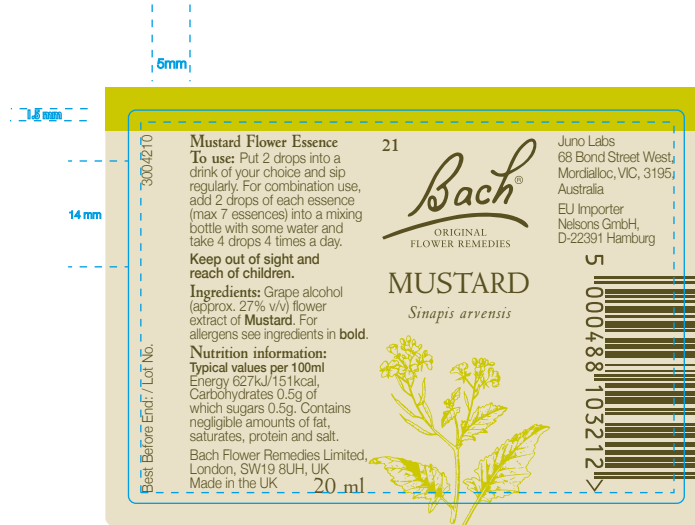

Version Number: V2	Product Title: 3004210 Lgt Green GB AU Bach Mustard Label 20ml CC-2021/78 PMP2021-065	COLOURS: 	 FONTS USED: NicolasJensonSGOT Std REGULAR NicolasJensonSGOT Std ITALIC Helvetica Neue LIGHT Helvetica Neue BOLD	
	Job Dimensions: 73.5 mm x 52 mm FULL AREA			 IMAGES USED: N/A
	Component code: 3004210			
	Pharmacode: N/A			
	Barcode: 5000488103212			
	Datamatrix: N/A			
	Cutter Ref: N/A			
Replaces artwork: 3003451