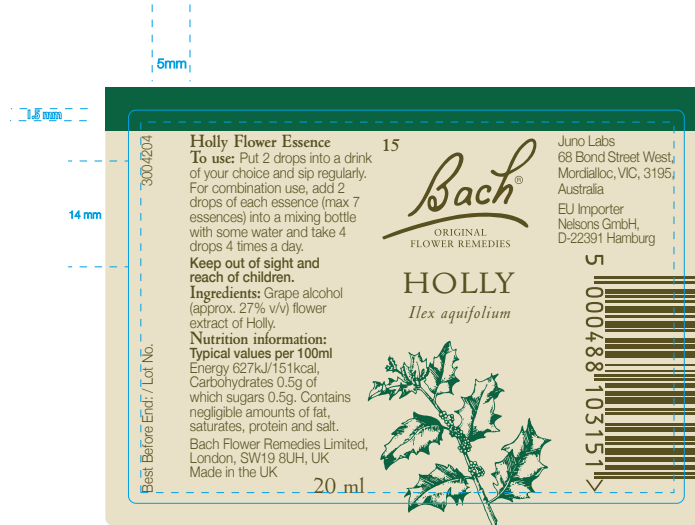

Version Number: V2	Product Title: 3004204 Drk Green GB AU Bach Holly Label 20ml	COLOURS: 	 FONTS USED: NicolasJensonSGOT Std REGULAR NicolasJensonSGOT Std ITALIC Helvetica Neue LIGHT Helvetica Neue BOLD
	CC-2021/78 PMP2021-065		
	Job Dimensions: 73.5 mm x 52 mm FULL AREA		
	Component code: 3004204		
	Pharmacode: N/A		
	Barcode: 5000488103151		
	Datamatrix: N/A		
Cutter Ref: N/A	IMAGES USED: N/A		
Replaces artwork: 3003445