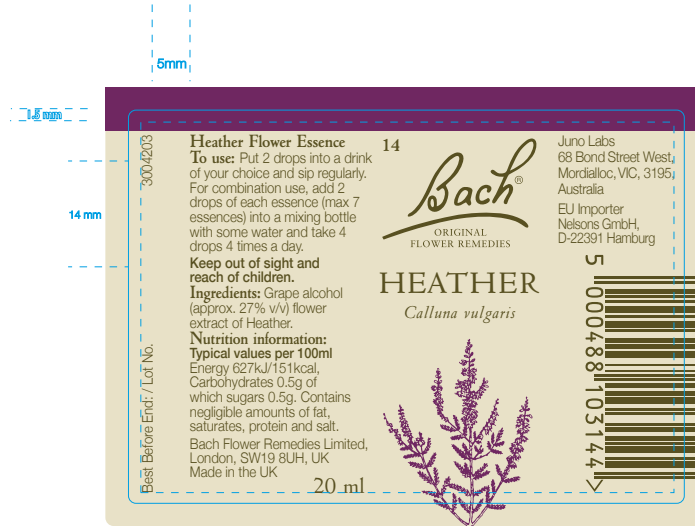

Version Number: V2	Product Title: 3004203 Purple GB AU Bach Heather Label 20ml	COLOURS:	 FONTS USED: NicolasJensonSGOT Std REGULAR NicolasJensonSGOT Std ITALIC Helvetica Neue LIGHT Helvetica Neue BOLD IMAGES USED: N/A
	CC-2021/78 PMP2021-065		
	Job Dimensions: 73.5 mm x 52 mm FULL AREA		
	Component code: 3004203		
	Pharmacode: N/A		
	Barcode: 5000488103144		
	Datamatrix: N/A		
Cutter Ref: N/A			
Replaces artwork: 3003444