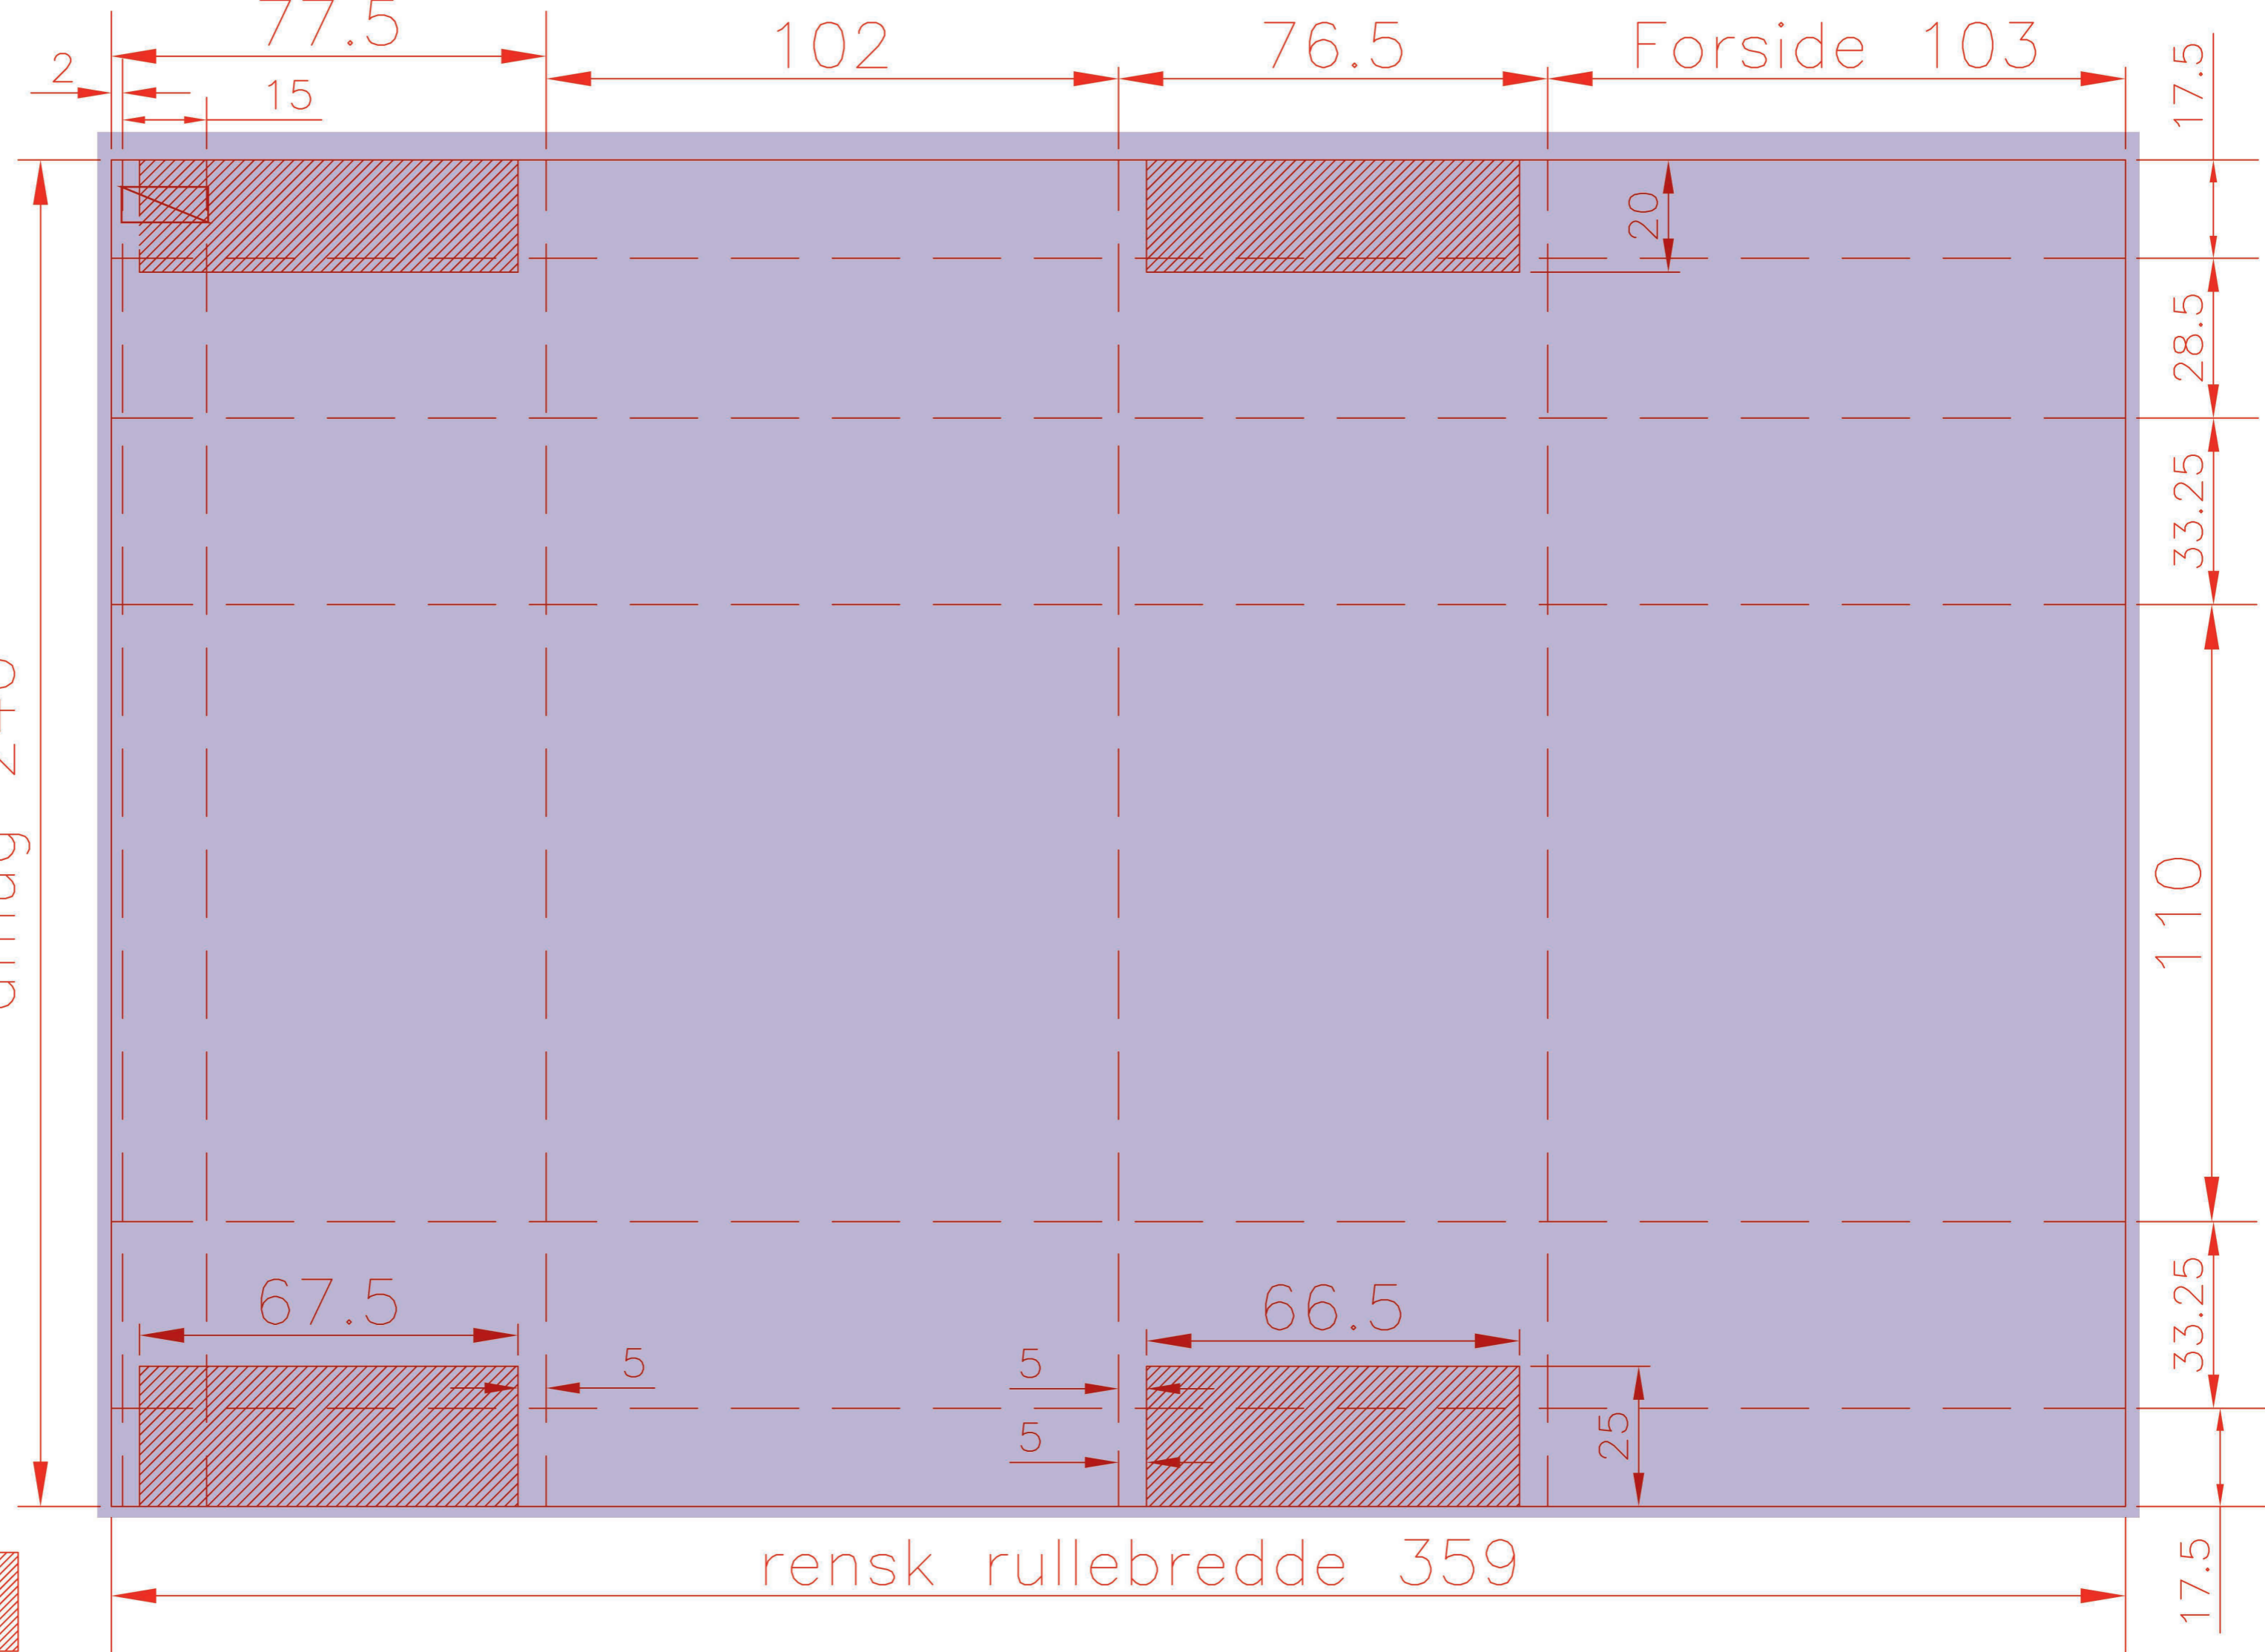

PULSE REF 344837-B01
DATE 05-Jun-23
TIME 09:47:13
CUSTOMER Cafedirect
CONTACT Malek Mokrani
JOB TITLE Mayan Gold Roast Ground Coffee 200g
Bag New Weight
PROJECT ID
AC HANDLER Chris Cahill
OPERATOR milee.gavan
PROCESS Flexo NX
PHASE TYPE Repro Amend 1 AC
PRINTER Amcor Flexibles Horsens FLEXO
CODE MayanGround200g
COL. PROFILE
FORME
SIZE (MM) 240 x 359
BARCODE 1 <https://www.cafedirect.co.uk/products/mayan-gold/>
TYPE QR
BWR
BARCODE 2 5060198252778
TYPE EAN 13
BWR
PHARMA CODE

25	50	100	Colour	Lpi	Angle	Ink Coverage
			White	133	37°	100.0%
			Black 4	133	37°	76.7%
			K	133	37°	0.6%
			7549	133	37°	3.7%
			139	133	37°	1.9%
			7746	133	37°	0.0%
			872	133	37°	12.1%
			Lacquer Gloss	133	37°	12.0%
			Cutter	133	37°	2.4%

The PANTONE colours on this proof are for REFERENCE ONLY. Please match to an original PANTONE Swatch Library.

afhug 240

Lakfrit

rensk rullebredde 359