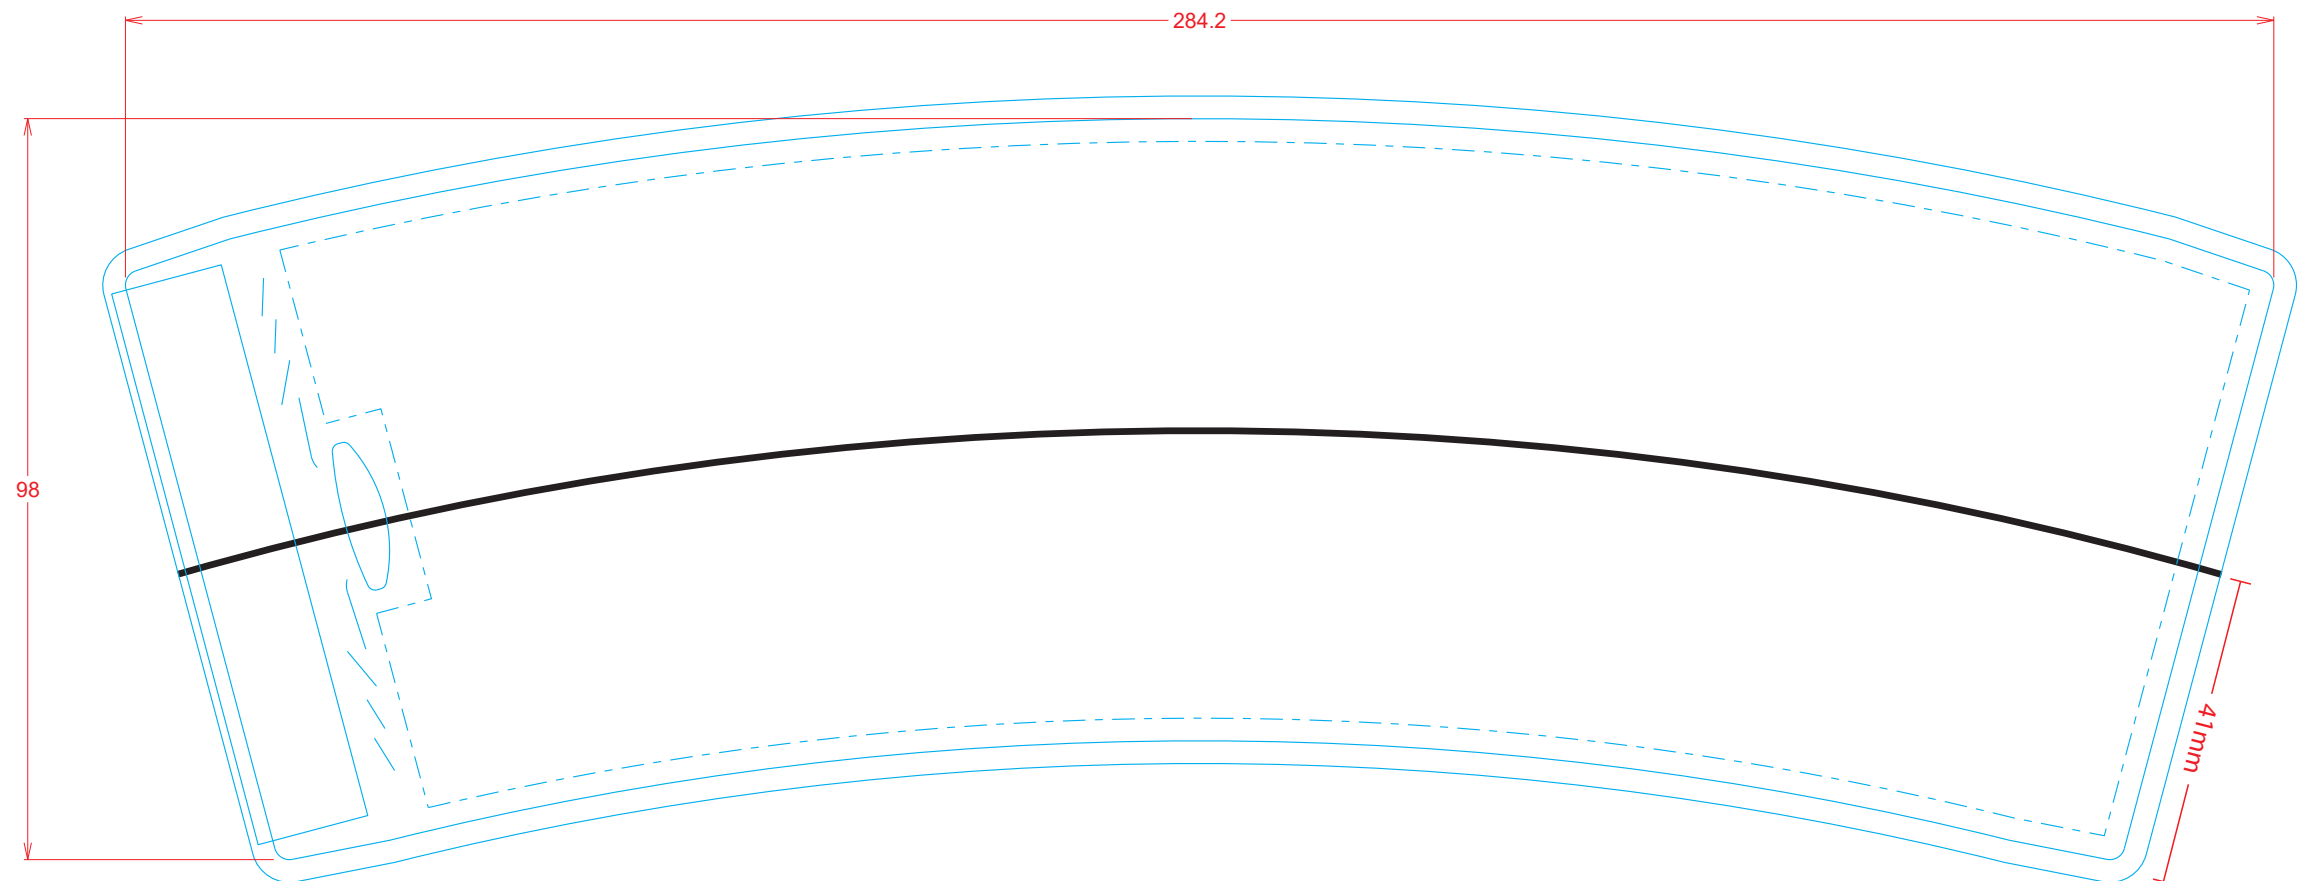

Rivendell

File ID: RIV170494

Client: Bio & Me
Client Ref: -
Description: Bio&Me - Porridge Plastic Pot - GF Cocoa 65g
Previous: RIV170308
Artwork Reference: RIV170308

Size H: 98mm
Size W: 284.2mm
Technical Drawing: 645 K3 FRONT Warped - NTT v4

Barcode Number: 5060853641190
Barcode Type: EAN - 13 Mag: 85 BWR: 00 Micron
Barcode Number: n/a
Barcode Type: n/a Mag: n/a BWR: n/a

Printer: GREINER IRELAND

Print Process: Litho
Pilot Parameters: GREINER IRELAND-Litho-Board-39L.xml
Profiled to: 39L
Print Side: Surface

PM Contact: Janine Vipond
janine.vipond@rivendellgraphics.com

Operator: LB
Creation Date: 21.07.25
Modified Date: 25.07.25

Colours

5	25	50	1.	Cyan
5	25	50	2.	Magenta
5	25	50	3.	Yellow
5	25	50	4.	Black
5	25	50	5.	PANTONE Mocha Mousse C
5	25	50	6.	Reverse Black
5	25	50	7.	Sealing Coating
5	25	50		Cutter
5	25	50		Dimensions

Artwork Version: 05
Repro Version: 00

Rivendell

How to view this PDF correctly

Adjust your preferences within Acrobat as follows:
Edit Menu > Preferences > Page Display > Ensure
"Use Overprint Preview" is set to "Always".

www.rivendellgraphics.com

MATT VARNISH @ 50% SCALE