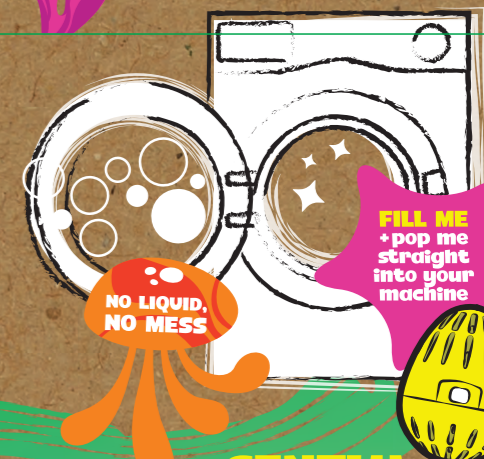

EPSBLE60TBBIO

REDUCES PLASTIC*

WWW.ECOEGG.COM

Register your egg case for a 10-year guarantee on our website, and don't forget to check out more SpongeBob products while you're there!

NO LIQUID, NO MESS

FILL ME + pop me straight into your machine

GENTLY FRAGRANCED FOR SENSITIVE SKIN

Our vegan founder, Dawn, battled eczema growing up as her skin reacted to chemically laden detergents. This inspired her to create a gentle on skin, pellet-based detergent.

Our lightly fragranced formula is dermatologically tested and rated "excellent" for sensitive skin. Unlike heavily fragranced, chemical detergents, our formula gets the job done **WHILST** being gentle on delicate skin.

By swapping your regular detergent bottles for a Laundry Egg®, you could save up to 20 plastic bottles annually*.

But that's not all! Our Laundry Egg® comes with a 10-year guarantee on the egg case, ensuring you can continuously refill and reuse it, keeping plastic out of our oceans for years to come. Welcome to the eggvolution; where together we are rescuing our oceans from plastic pollution.

ecoegg® Laundry Egg® + Detergent Pellets

BIO

60 WASHES

REDUCES PLASTIC*

REFILLABLE EGG GUARANTEED FOR 10 YEARS

TROPICAL BURST

POWERED BY PLANT-BASED ENZYMES