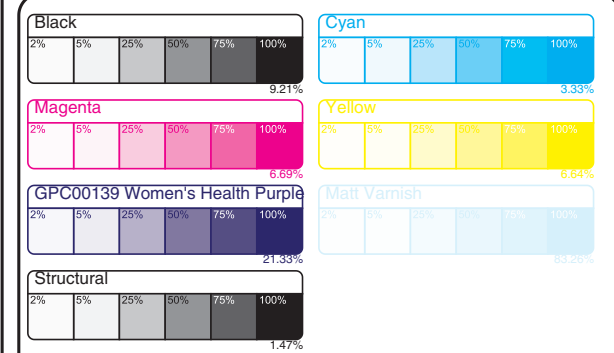

Interlink Park
Bardon
Leicestershire
LE67 1PE
Tel: 01530 518200

Graphic Packaging Item Reference:
407700_75627_020A

Customer:	Bio & Me (Bio & Me)
Product Description:	Granola - GF Fruit & Nut - Menopause
Customer Product Code:	5GRAN042
Graphics Service Provider:	Rivendell Europe
GSP Artwork Code:	RIV166715
Carton Design Number:	P45317D3rA
Carton Style:	end load glued skillet, glued side seam
Carton Sizes:	137 x 52 x 209/210mm
Qty Inks Front:	5
Qty Inks Reverse:	
Qty Varnish Front:	1
Qty Varnish Reverse:	
Front Design Print Face:	Coated Side

Die Reference:	75627
Cyrel Front Reference:	V2
Cyrel Reverse Reference:	
Braille Reference:	
Foiling Reference:	
Embossing Reference: