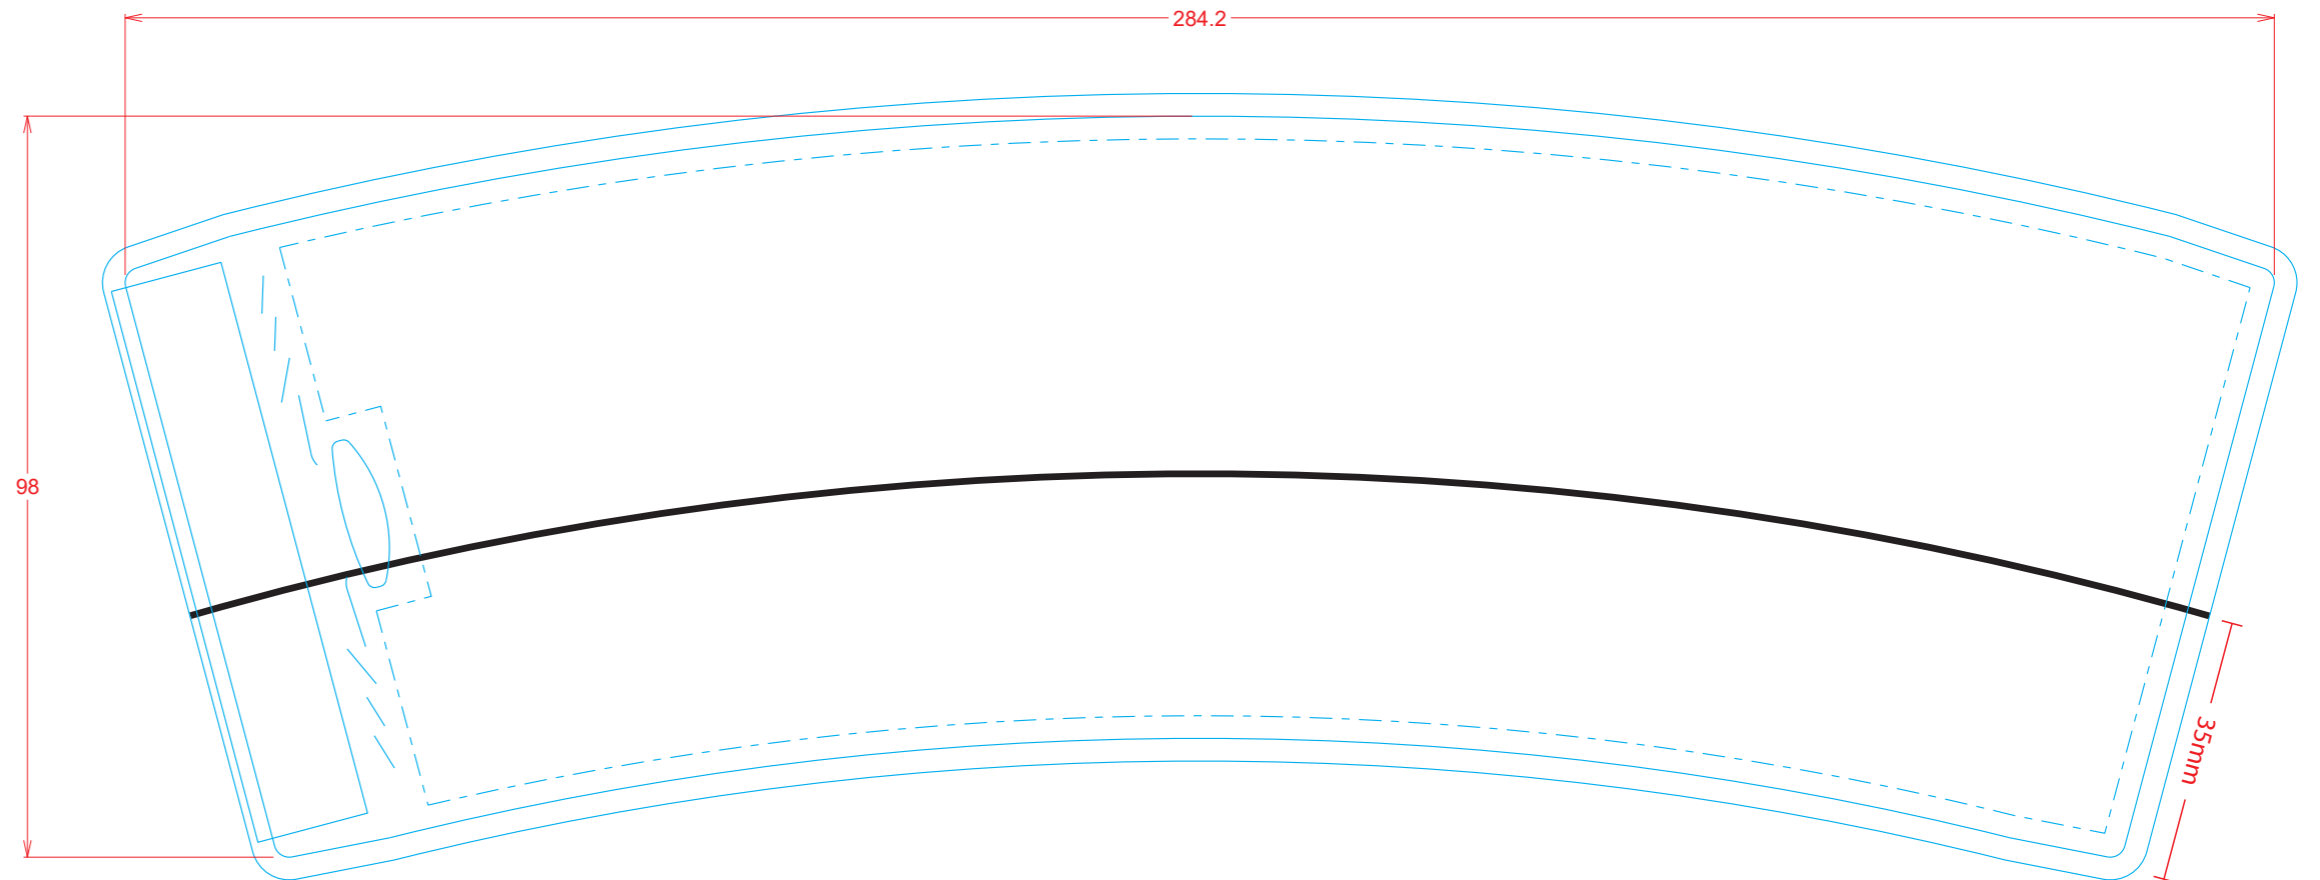

Rivendell

File ID: RIV170802

Client: Bio & Me
Client Ref: -
Description: Bio&Me - Porridge Plastic Pot - Blueberry Protein - Revised Style RIV169241

Previous: RIV169241
Artwork Reference: -

Size H: 98mm
Size W: 284.2mm
Technical Drawing: 645 K3 FRONT Warped - NTT v4

Barcode Number: 5060853641008
Barcode Type: EAN - 13 Mag: 85% BWR: 00 Micron n/a
Barcode Number: n/a
Barcode Type: n/a Mag: n/a BWR: n/a

Printer: GREINER IRELAND

Print Process: Litho
Pilot Parameters: GREINER IRELAND-Litho-Board-39L.xml
Profiled to: 39L
Print Side: Surface

PM: Janine Vipond
Contact: janine.vipond@rivendellgraphics.com

Operator: LB
Creation Date: 04.09.25
Modified Date: 10.09.25

Colours

5	25	50	1.	Cyan
5	25	50	2.	Magenta
5	25	50	3.	Yellow
5	25	50	4.	Black
5	25	50	5.	PANTONE 2175 C
5	25	50	6.	Sealing Coating
5	25	50		Cutter
5	25	50		Dimensions

Artwork Version: **02**
Repro Version: **00**

Rivendell

How to view this PDF correctly

Adjust your preferences within Acrobat as follows:
Edit Menu > Preferences > Page Display > Ensure
"Use Overprint Preview" is set to "Always".

www.rivendellgraphics.com

MATT VARNISH @ 50% SCALE